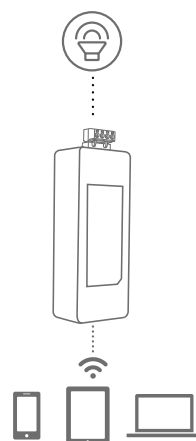

Art 1.1

The ART 1.1 is literally one on one. A single amplifier for a single zone and for a single source. It is up to you to select the zone.

We selected the source: Bluetooth. This little gem produces an amazingly large sound. Linked to your inwall speaker, this perfect combination will provide any small space (e.g. toilet, kitchen, office) with more than enough sound. In no time at all, you can create a connection for wirelessly streaming the playlist of your dreams. Say goodbye to the hassle of WiFi or logging in. It couldn't be simpler. Plus, it can be installed wherever you want. You won't even need to see it: thanks to its compact dimensions it can be discreetly tucked away. You understand. A pure approach for a pure sound, with the tried-and-tested ArtSound seal of quality® that you know.

Discover our Crazy Pack XS

description local audio distribution system

Class D amplifier

2 x 10 W RMS (8 Ω)

2 x 15 W RMS (4 Ω)

sources Bluetooth

power supply 110 V - 230 V

dim. (w x d x h) 159.5 x 54 x 35.5mm

weight 0,21kg

Minimal visibility, maximum
sound experience.